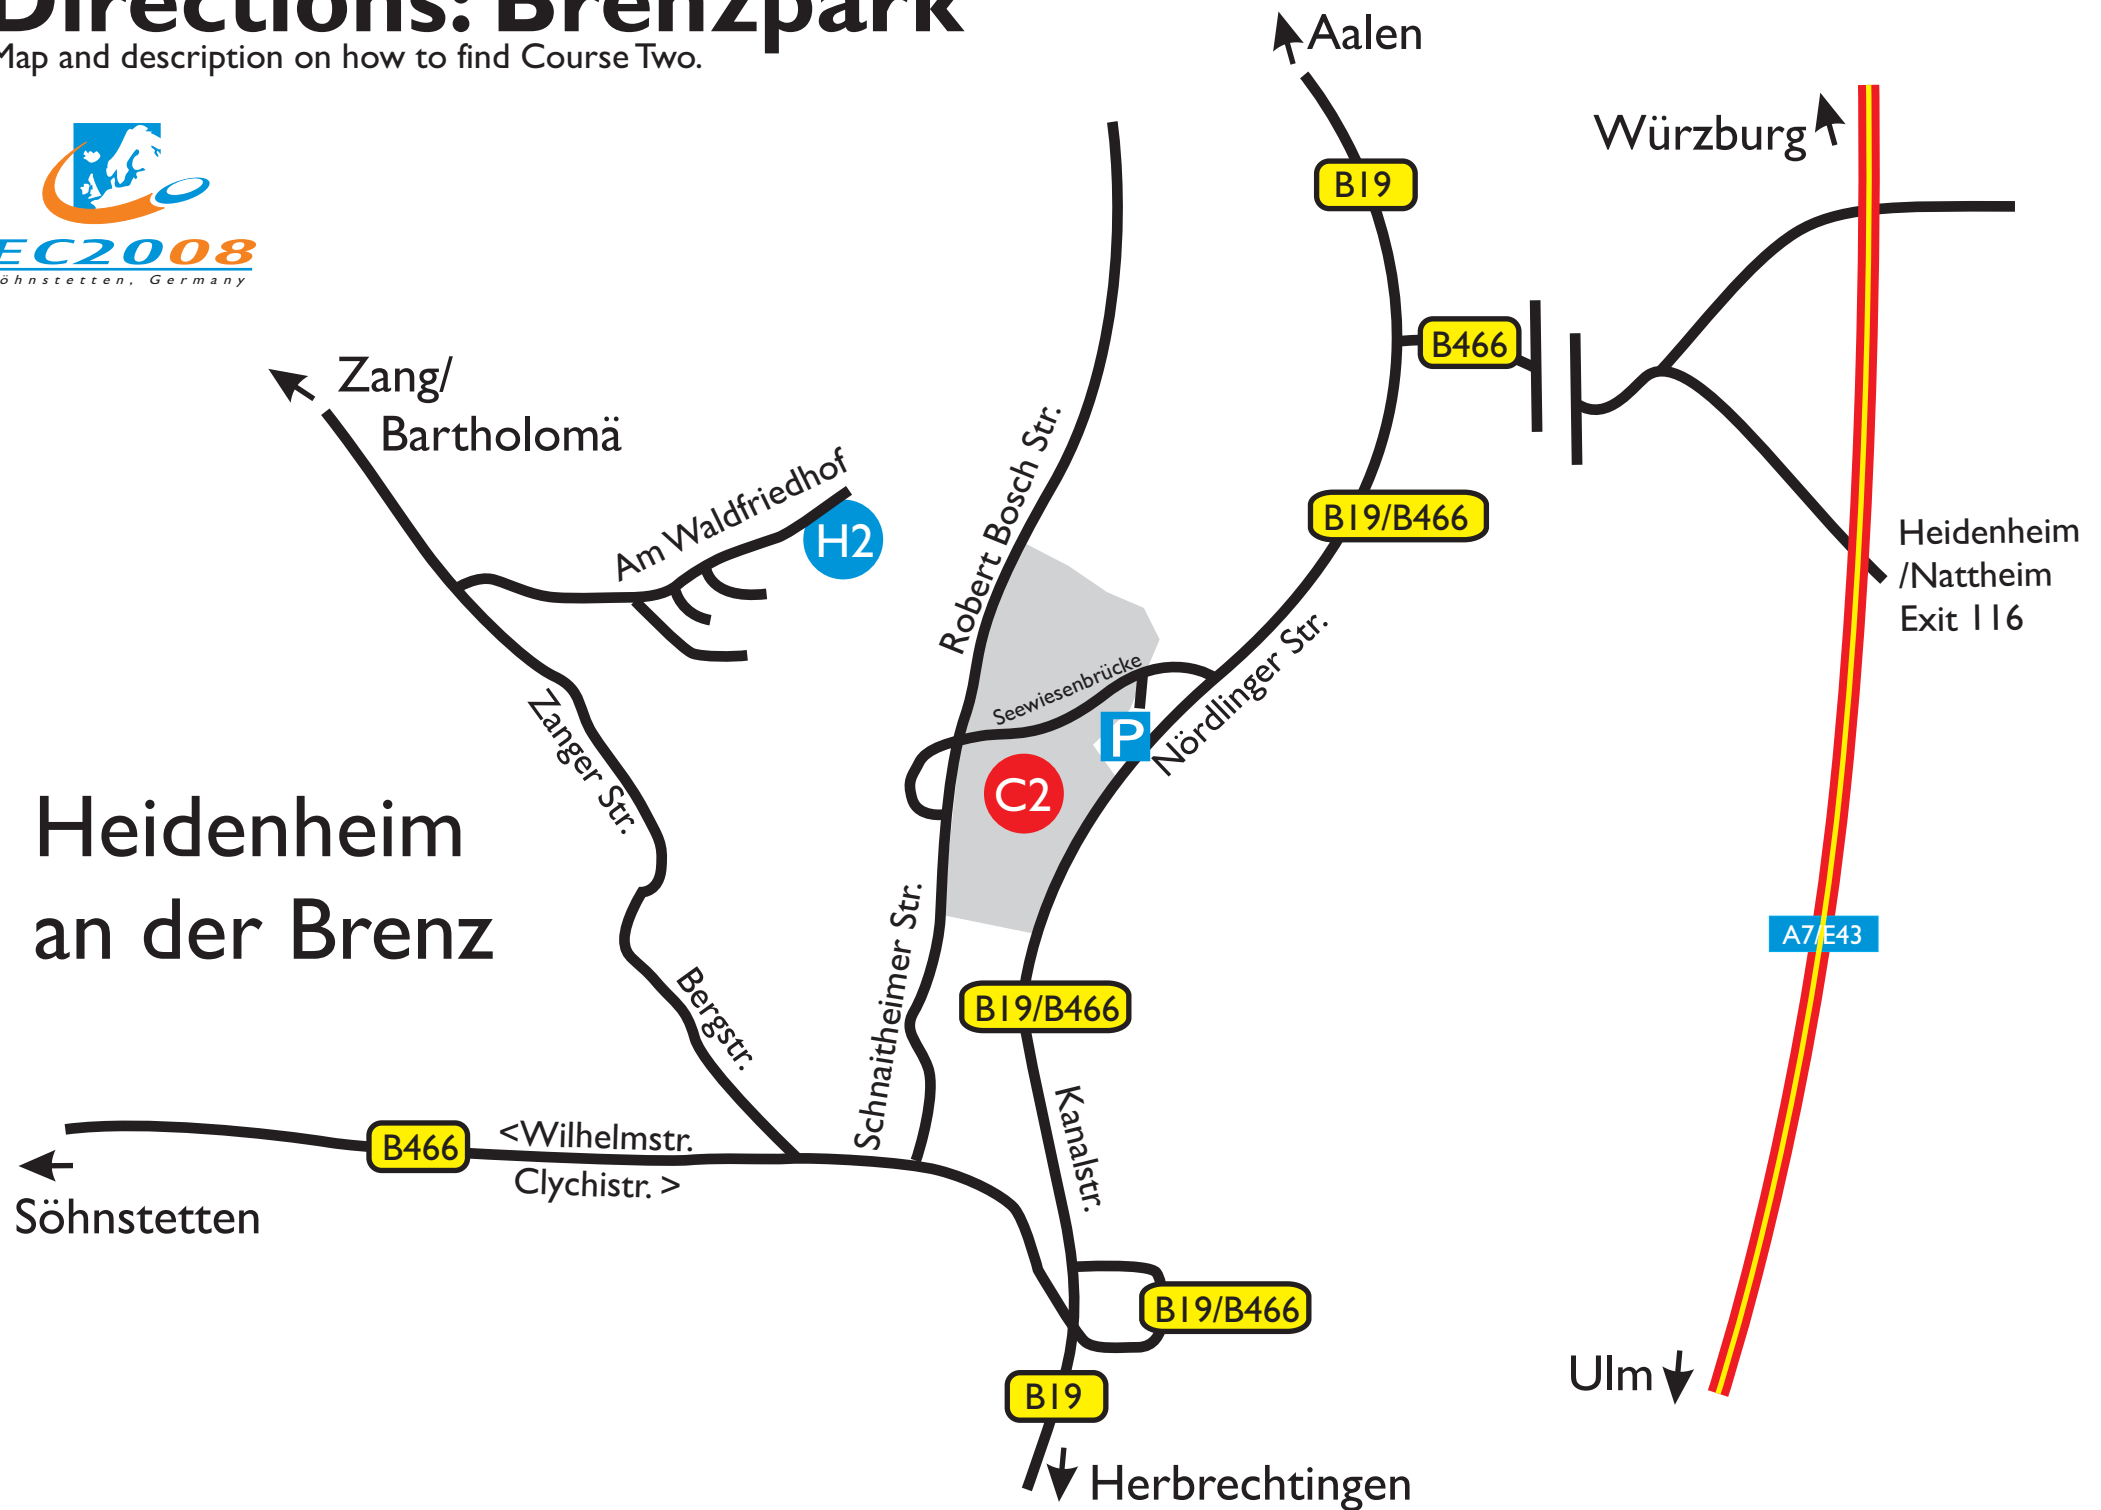

Heidenheim an der Brenz